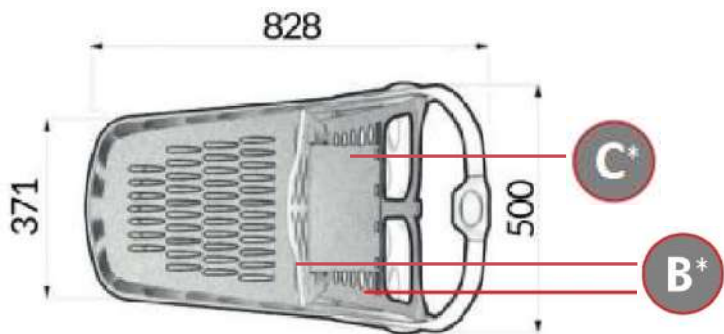

A*

C*

B*

STANDARD CASTOR Ø 75

CHILD SEAT
MAX. 15 KG

HOOK FOR BAGS
(STANDARD)

STANDARD COLOURS*
(PP EKO COLOR)

CHILD SEAT
KIT COLOUR

*Mini eko black in black RAL 9005 only
Mini Save the Sea in granite grey RAL 7026

PERSONALIZATION
LABEL (OPTION)

COIN LOCK
(OPTION)

VERSION	*RAW MATERIAL	WEIGHT
EKO BLACK	A = PP* 15% GF – 100% from postindustrial recycling B = PA 15% GF – 100% from industrial recycling C = PC	9,4 kg
EKO COLOR	A = PP 15% GF – 100% from industrial recycling B = PA 15% GF – 100% from industrial recycling C = PC	9,4 kg
SAVE the SEA	A = PP 15% GF – 100% recycled plastic, 70% of which from the sea cleaning B = PA 15% GF – 100% from industrial recycling C = PC	9,4 kg
GLAMOUR	A= PC B = PA 15% GF – 100% from industrial recycling C = PC	11,4 kg

*PP - Polypropylene ; PA - Polyamide ; PC - Polycarbonate; GF - glass fiber

**Max. load capacity of trolley is 40 kg