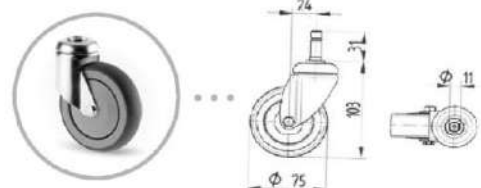

A*

C*

B*

STANDARD CASTOR Ø 75

CHILD SEAT
MAX. 15 KG

HOOK FOR BAGS
(STANDARD)

STANDARD COLOURS*
(PP EKO COLOR)

CHILD SEAT
KIT COLOUR

*Mini eko black in black RAL 9005 only
Mini Save the Sea in granite grey RAL 7026

PERSONALIZATION
LABEL (OPTION)

COIN LOCK
(OPTION)

VERSION	*RAW MATERIAL	WEIGHT
EKO BLACK	A = PP* 15% GF – 100% from postindustrial recycling B = PA 15% GF – 100% from industrial recycling C = PC	9,4 kg
EKO COLOR	A = PP 15% GF – 100% from industrial recycling B = PA 15% GF – 100% from industrial recycling C = PC	9,4 kg
SAVE the SEA	A = PP 15% GF – 100% recycled plastic, 70% of which from the sea cleaning B = PA 15% GF – 100% from industrial recycling C = PC	9,4 kg
GLAMOUR	A= PC B = PA 15% GF – 100% from industrial recycling C = PC	11,4 kg