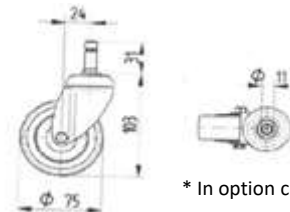

STANDARD CASTOR Ø 75*

* In option castors Ø 100 mm

HOOK FOR BAGS
(STANDARD)

STANDARD COLOURS
(PP EKO COLOR)

Mini eko black in black RAL 9005 only
Mini Save the Sea in granite grey RAL 7026

PERSONALIZATION
LABEL (OPTION)

COIN LOCK
(OPTION)

VERSION	*RAW MATERIAL	WEIGHT
EKO BLACK	A= PP 15% GF – 100% from postindustrial recycling	8,4 kg
EKO COLOR	A= PP 15% GF – 100% from industrial recycling	8,4 kg
SAVE the SEA	A= PP 15% GF – 100% recycled plastic with 70% from the sea cleaning	8,4 kg
GLAMOUR	A= PC	10,4 kg